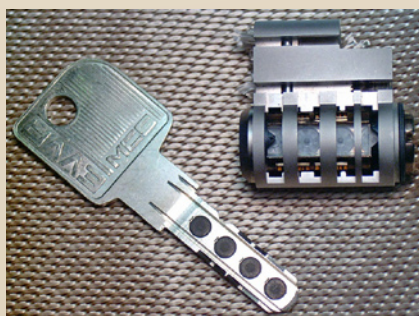

HAND SHOWER SET

SHOWER HEAD

SHOWER MIXER

* <http://www.dornbracht.com>

* Upon request and agreement, extras or other facilities are available

DOORS

GAROFOLI

SECURITY DOOR

- armoring and box made of steel plates
- 70mm thickness
- wood/MDF surface
- 13x-safe locking system
- Safety cylinder EVVA "MCS"
- Safety Stainless Steel Fittings

INTERIOR DOORS

- GAROFOLI "Pangea"
- Trenia 3/d White