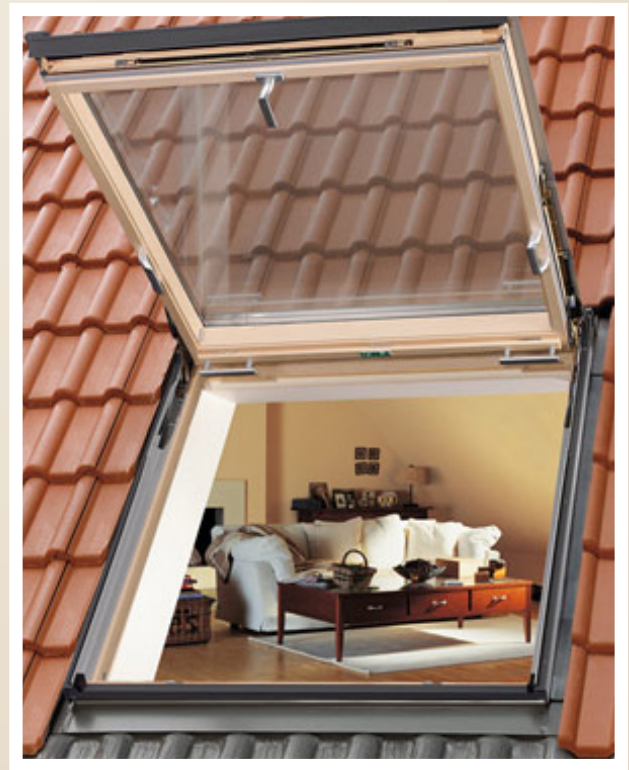

- in the bathroom

WINDOWS

Low-energy windows

ALU-WOOD WINDOWS - ALUMIL

- 3X glazing
- Wood: acacia or oak
- upon request and agreement other wood available
- electric Blends

VELUX ROOF WINDOWS

- 3X glazing
- Wood
- also 180 degrees rotation
- Maximum size: 134 x 160 cm and 114 x 114cm
- Electric heat-Awnings