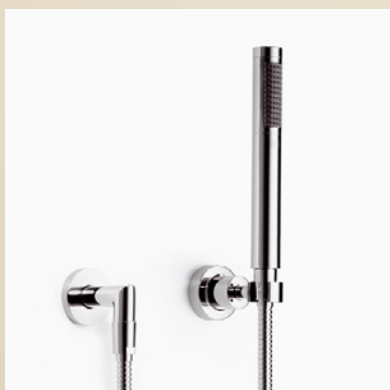

WASHBASIN
V & B - Sunberry - 650 x 520 mm

WALL-MOUNTED WC
V & B - Sunberry - 370 x 560 mm

HANDWASHBASIN
V & B - Sunberry - 450 x 380 mm

BETÄTIGUNGSPLATTE
Geberit "Samba" - chromed

* Upon request and agreement
other series / facilities available

* <http://www.villeroy-boch.com>

* <http://www.kermi.co.uk>

* <http://www.geberit.com>

SANITARY EQUIPMENT

FITTINGS - DORNBRACHT "Yota"

BASIN MIXER
with pop-up waste

BASIN MIXER
without pop-up waste

BATH MIXER
Wall-mounted with shower set