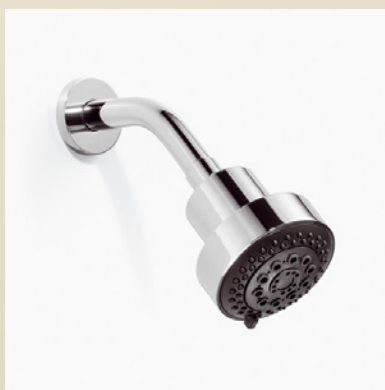

SHOWER HEAD