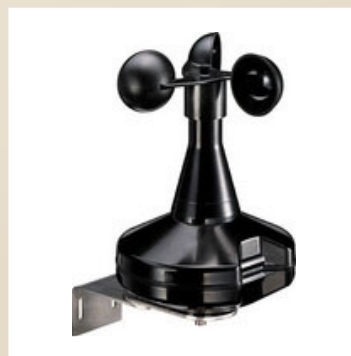

CLIMA-COMBI-SENSOR

- on the roof